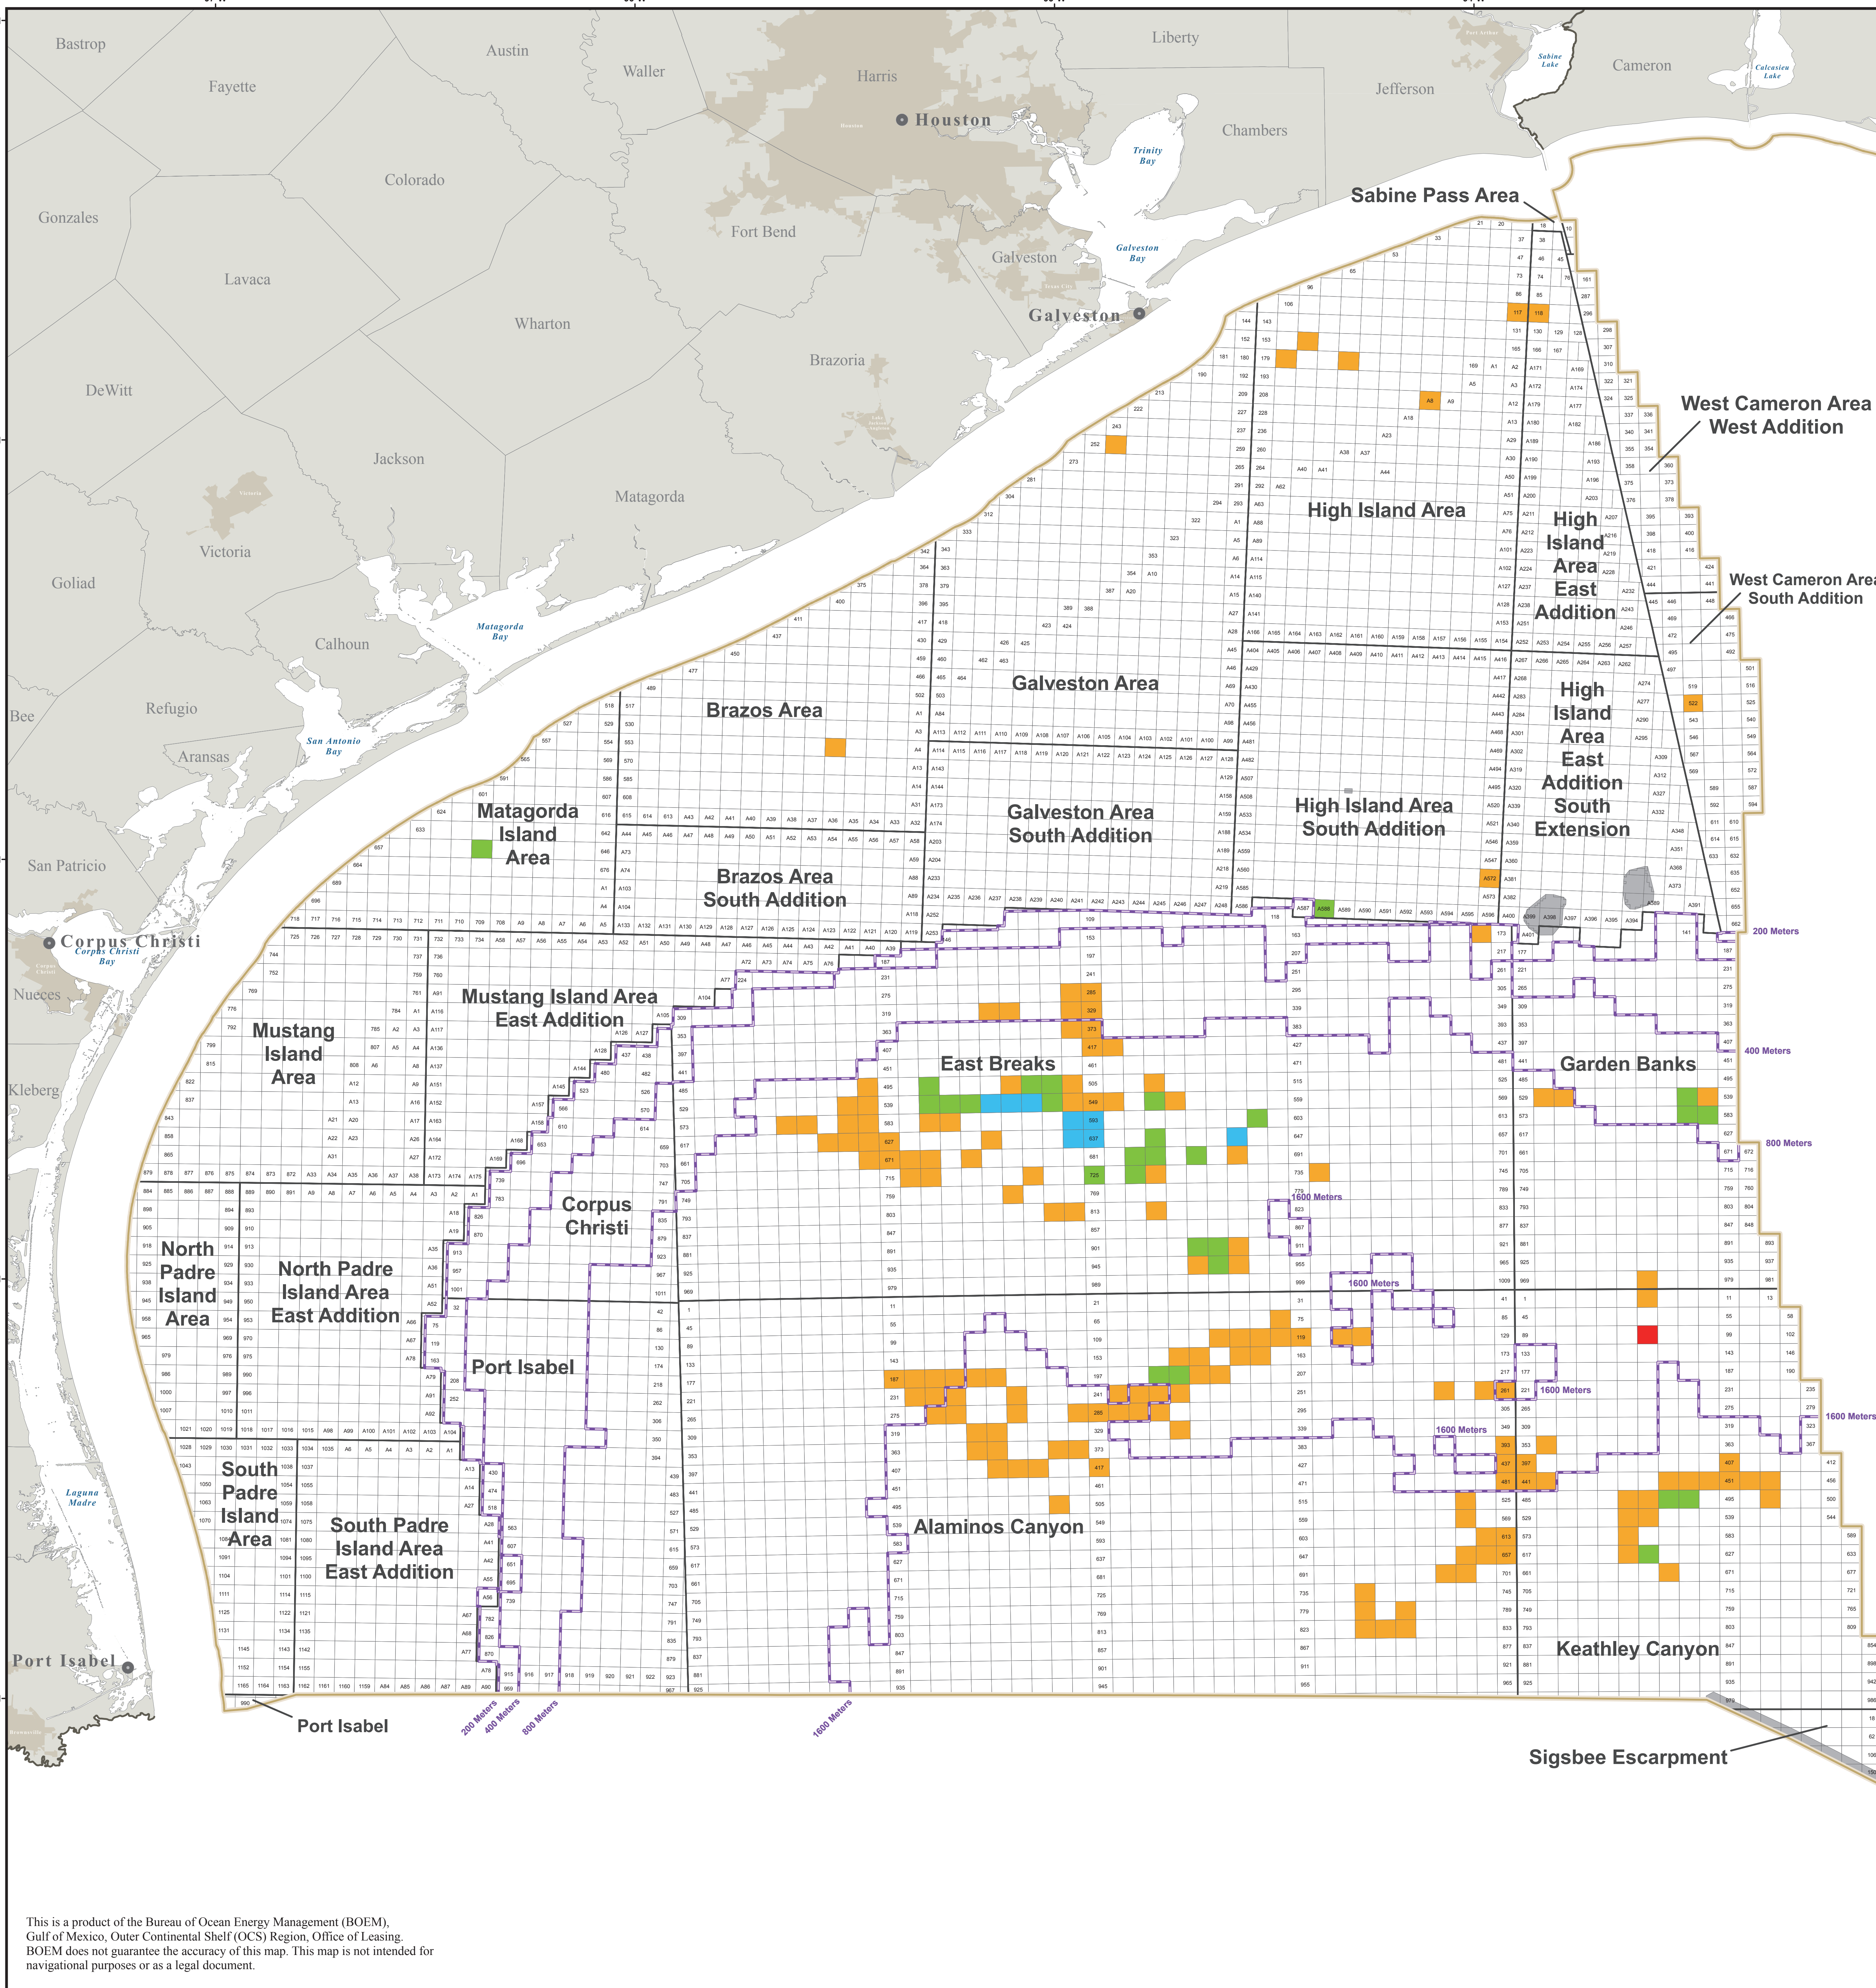

# Western Planning Area Lease Sale 218

December 14, 2011

## TRACTS RECEIVING BIDS

GCS North American 1927  
Datum: D North American 1927

This is a product of the Bureau of Ocean Energy Management (BOEM), Gulf of Mexico, Outer Continental Shelf (OCS) Region, Office of Leasing. BOEM does not guarantee the accuracy of this map. This map is not intended for navigational purposes or as a legal document.